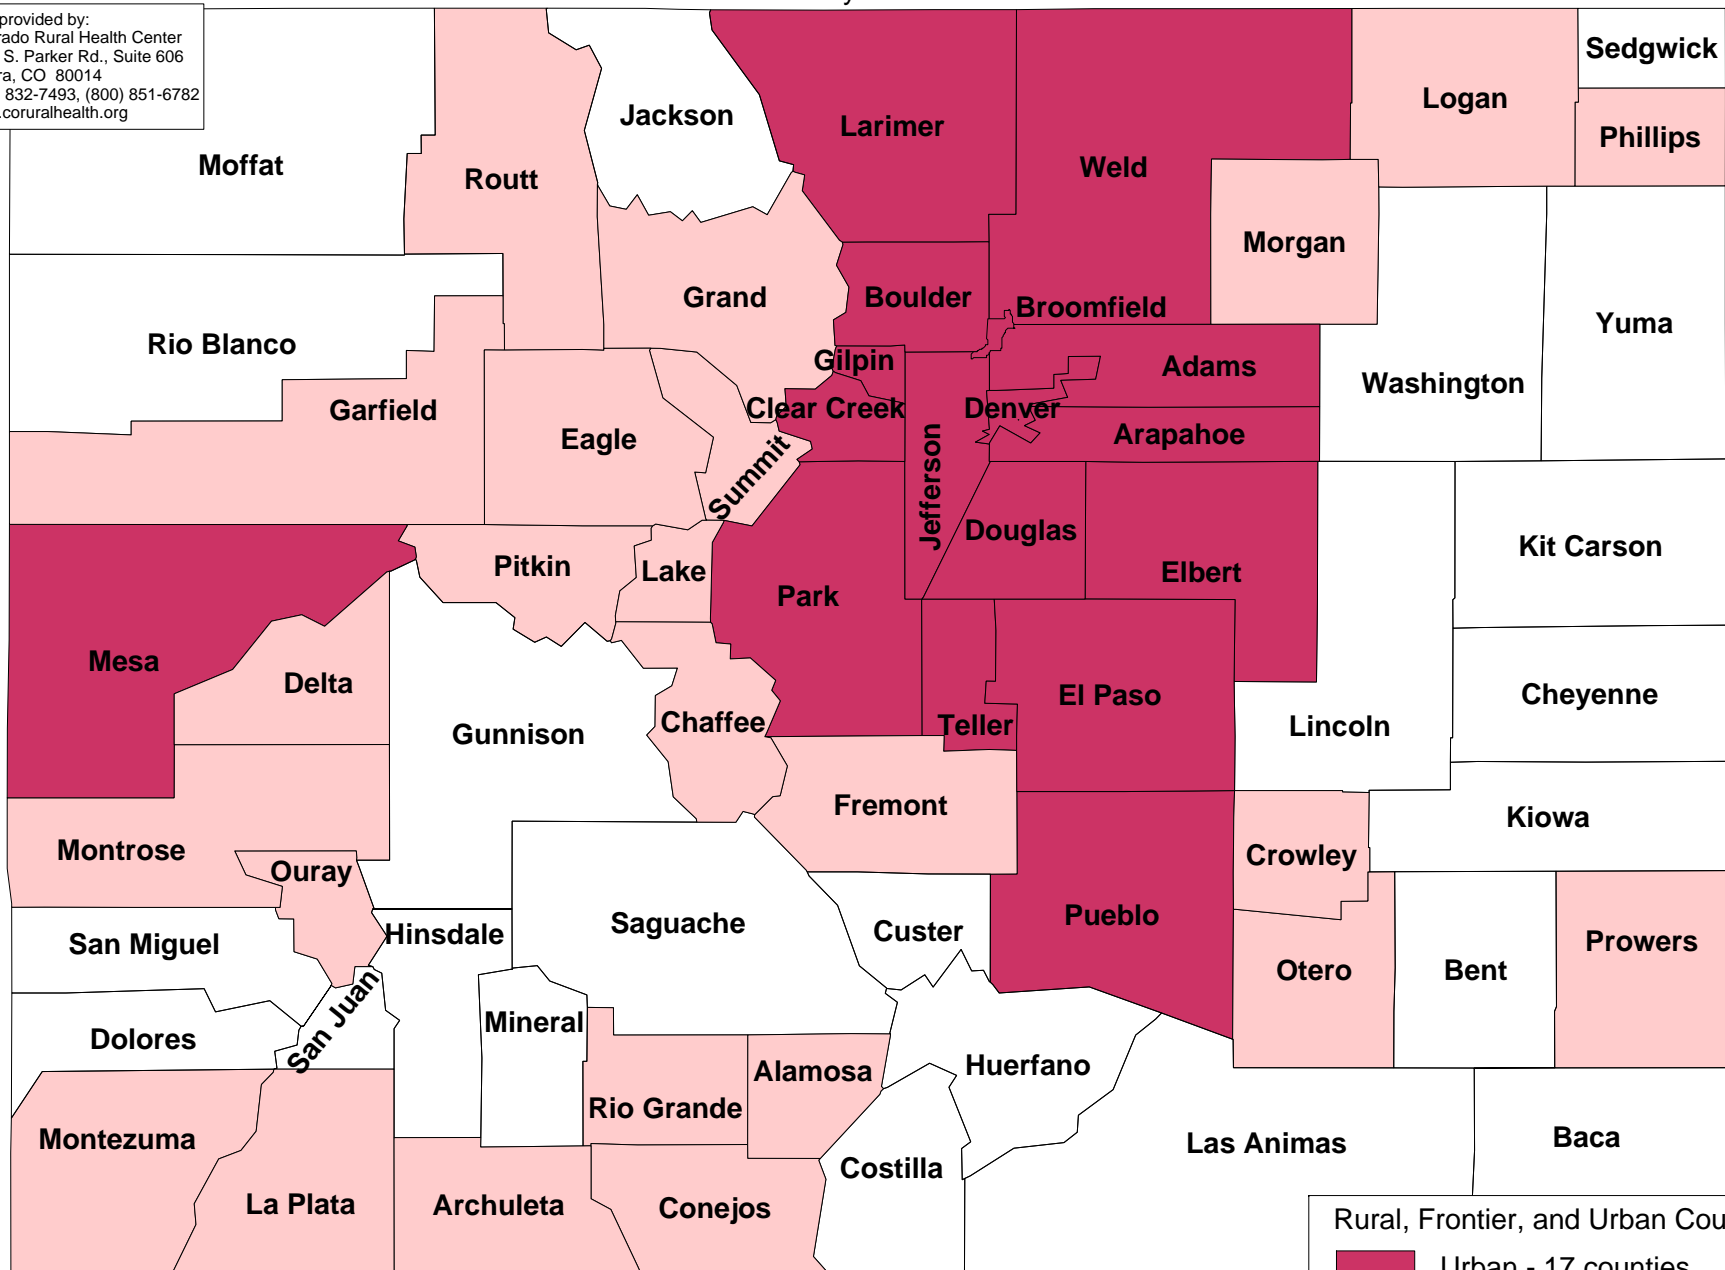

Colorado's Rural, Frontier, and Urban Counties

July 2009

Map provided by:
 Colorado Rural Health Center
 3033 S. Parker Rd., Suite 606
 Aurora, CO 80014
 (303) 832-7493, (800) 851-6782
 www.coruralhealth.org

Please note that counties are technically designated as metropolitan or non-metropolitan; here, "urban" and "rural" serve as proxies for these designations. Frontier counties are a subset of rural counties.

Rural, Frontier, and Urban Counties	
	Urban - 17 counties
	Rural - 24 counties
	Frontier - 23 counties